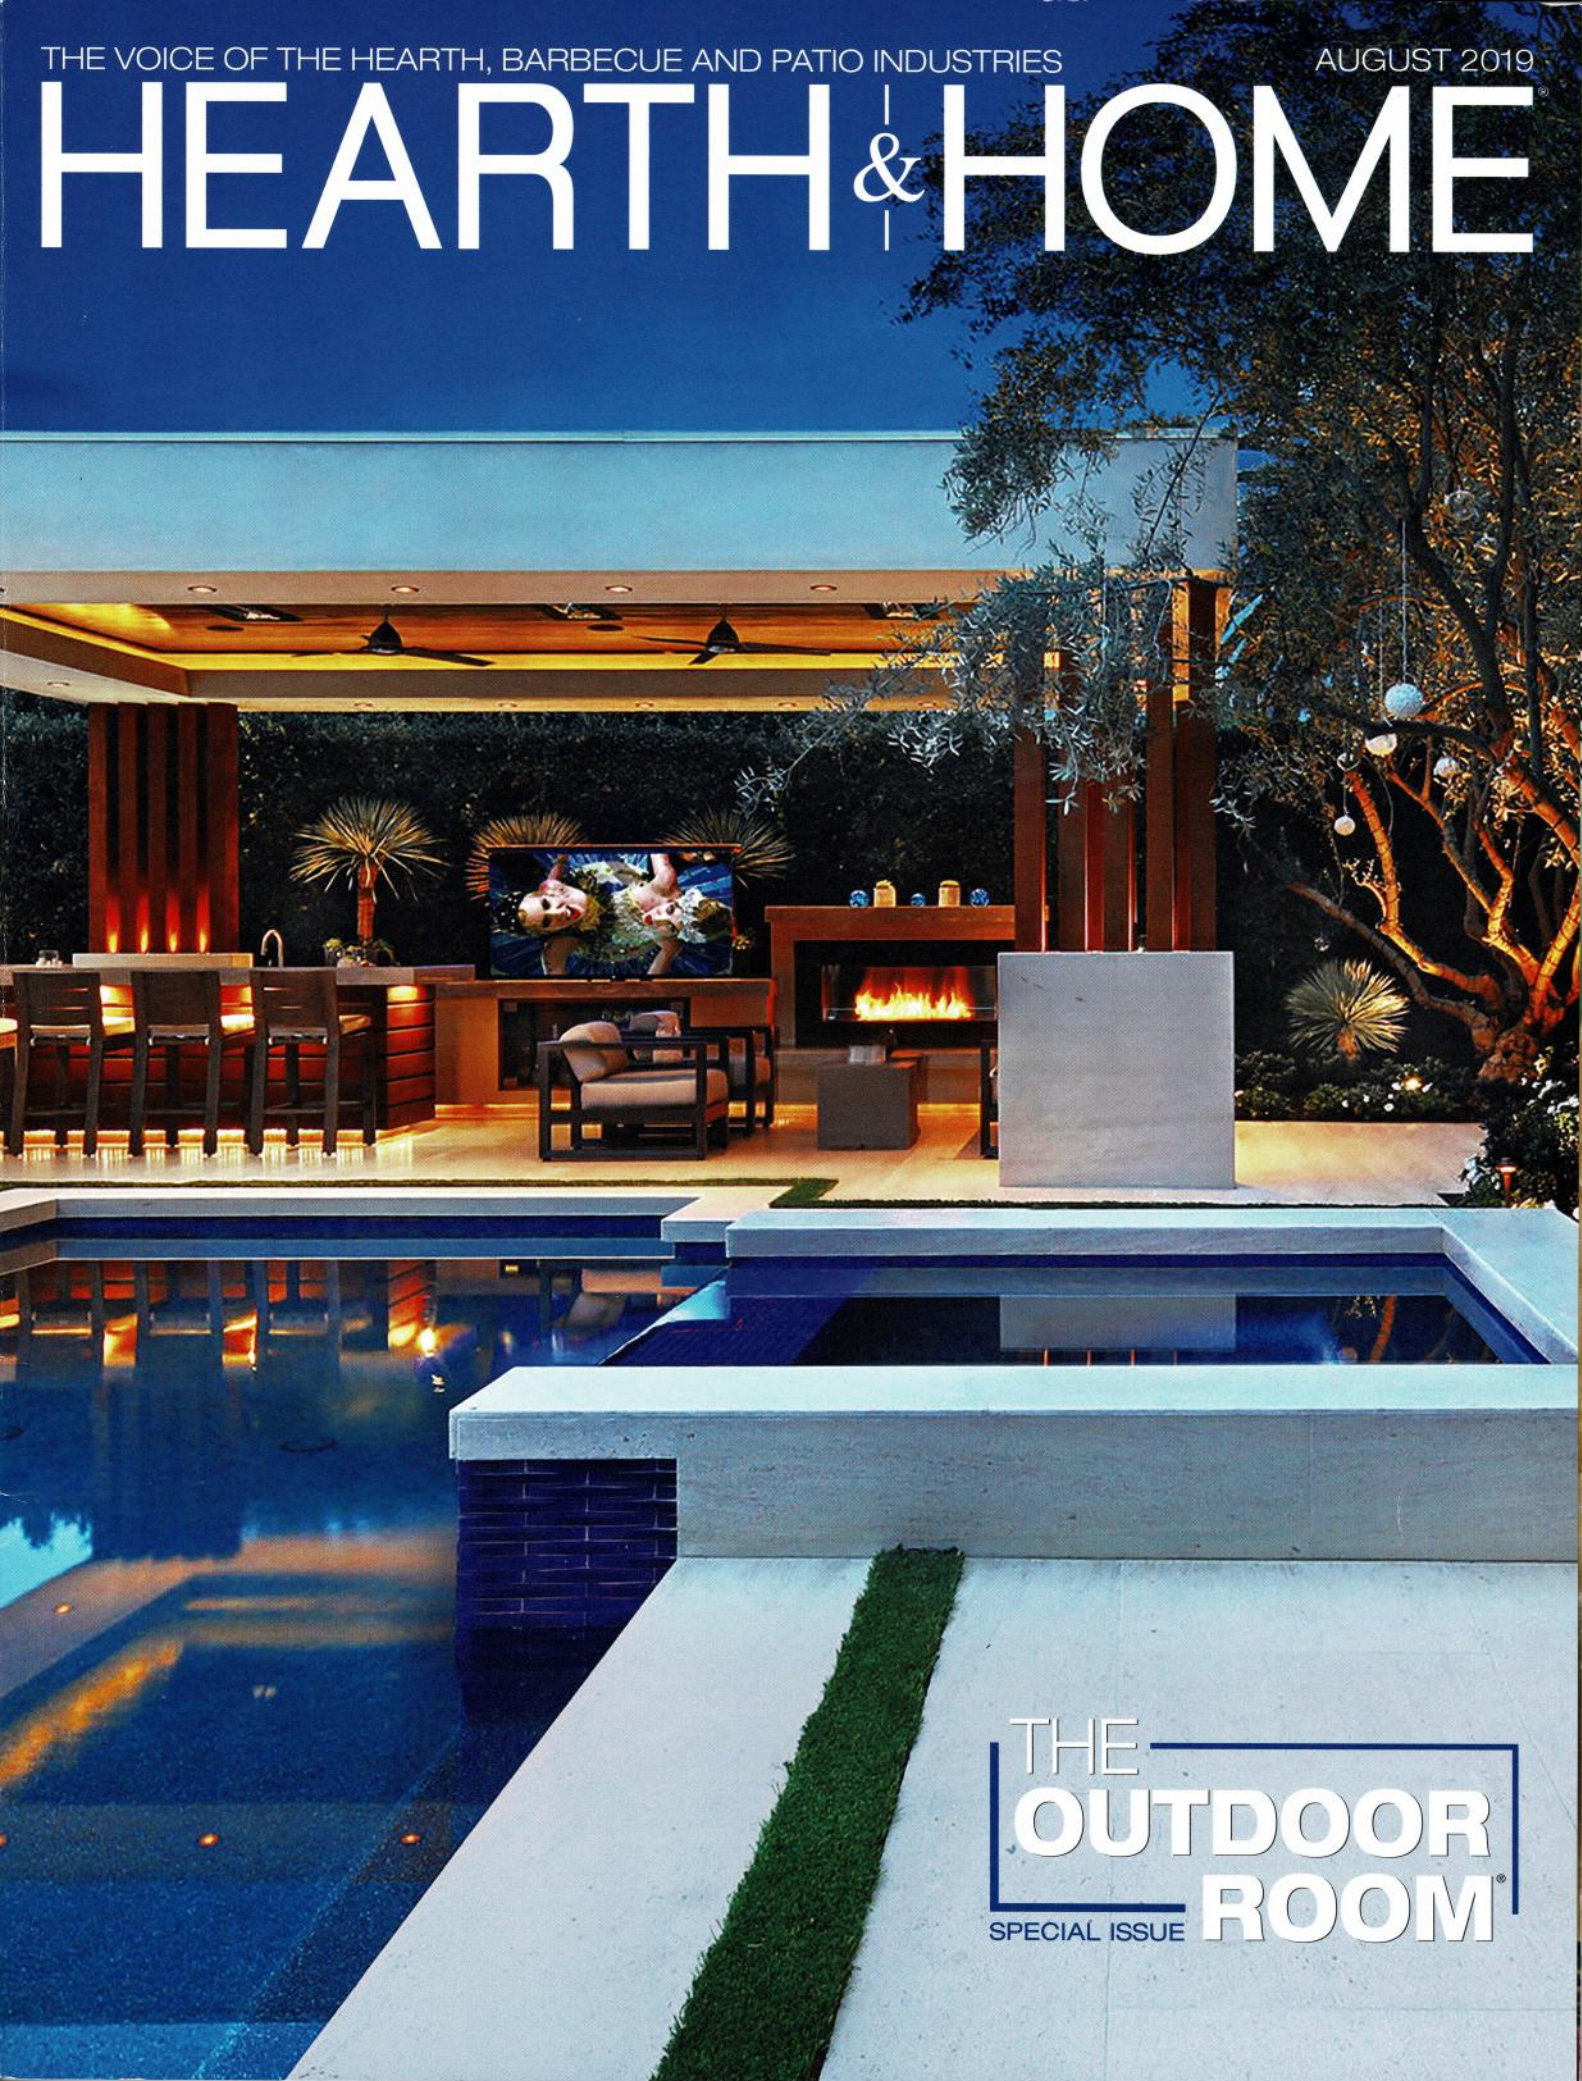

THE VOICE OF THE HEARTH, BARBECUE AND PATIO INDUSTRIES

AUGUST 2019

HEARTH & HOME

THE
**OUTDOOR
ROOM**

SPECIAL ISSUE

Luxury Lanai

This home on the Florida Intracoastal Waterway is the epitome of indoor-outdoor living. To achieve this seamless flow, the designer, architect, builder, and pool contractor collaborated extensively on the project's greatest challenge: unifying the different floor elevations within the house, as well as on the exterior property.

Beyond it is a large pool with a spa and a "princess ledge" for in-water lounging. To maximize natural light and not impede water views, the pool is housed in an airy enclosure designed with minimal structural bars. Integration of color and texture through natural tiles, decorative wall hangings, and artistic lighting, adds to the beauty of the indoor-outdoor living environment.